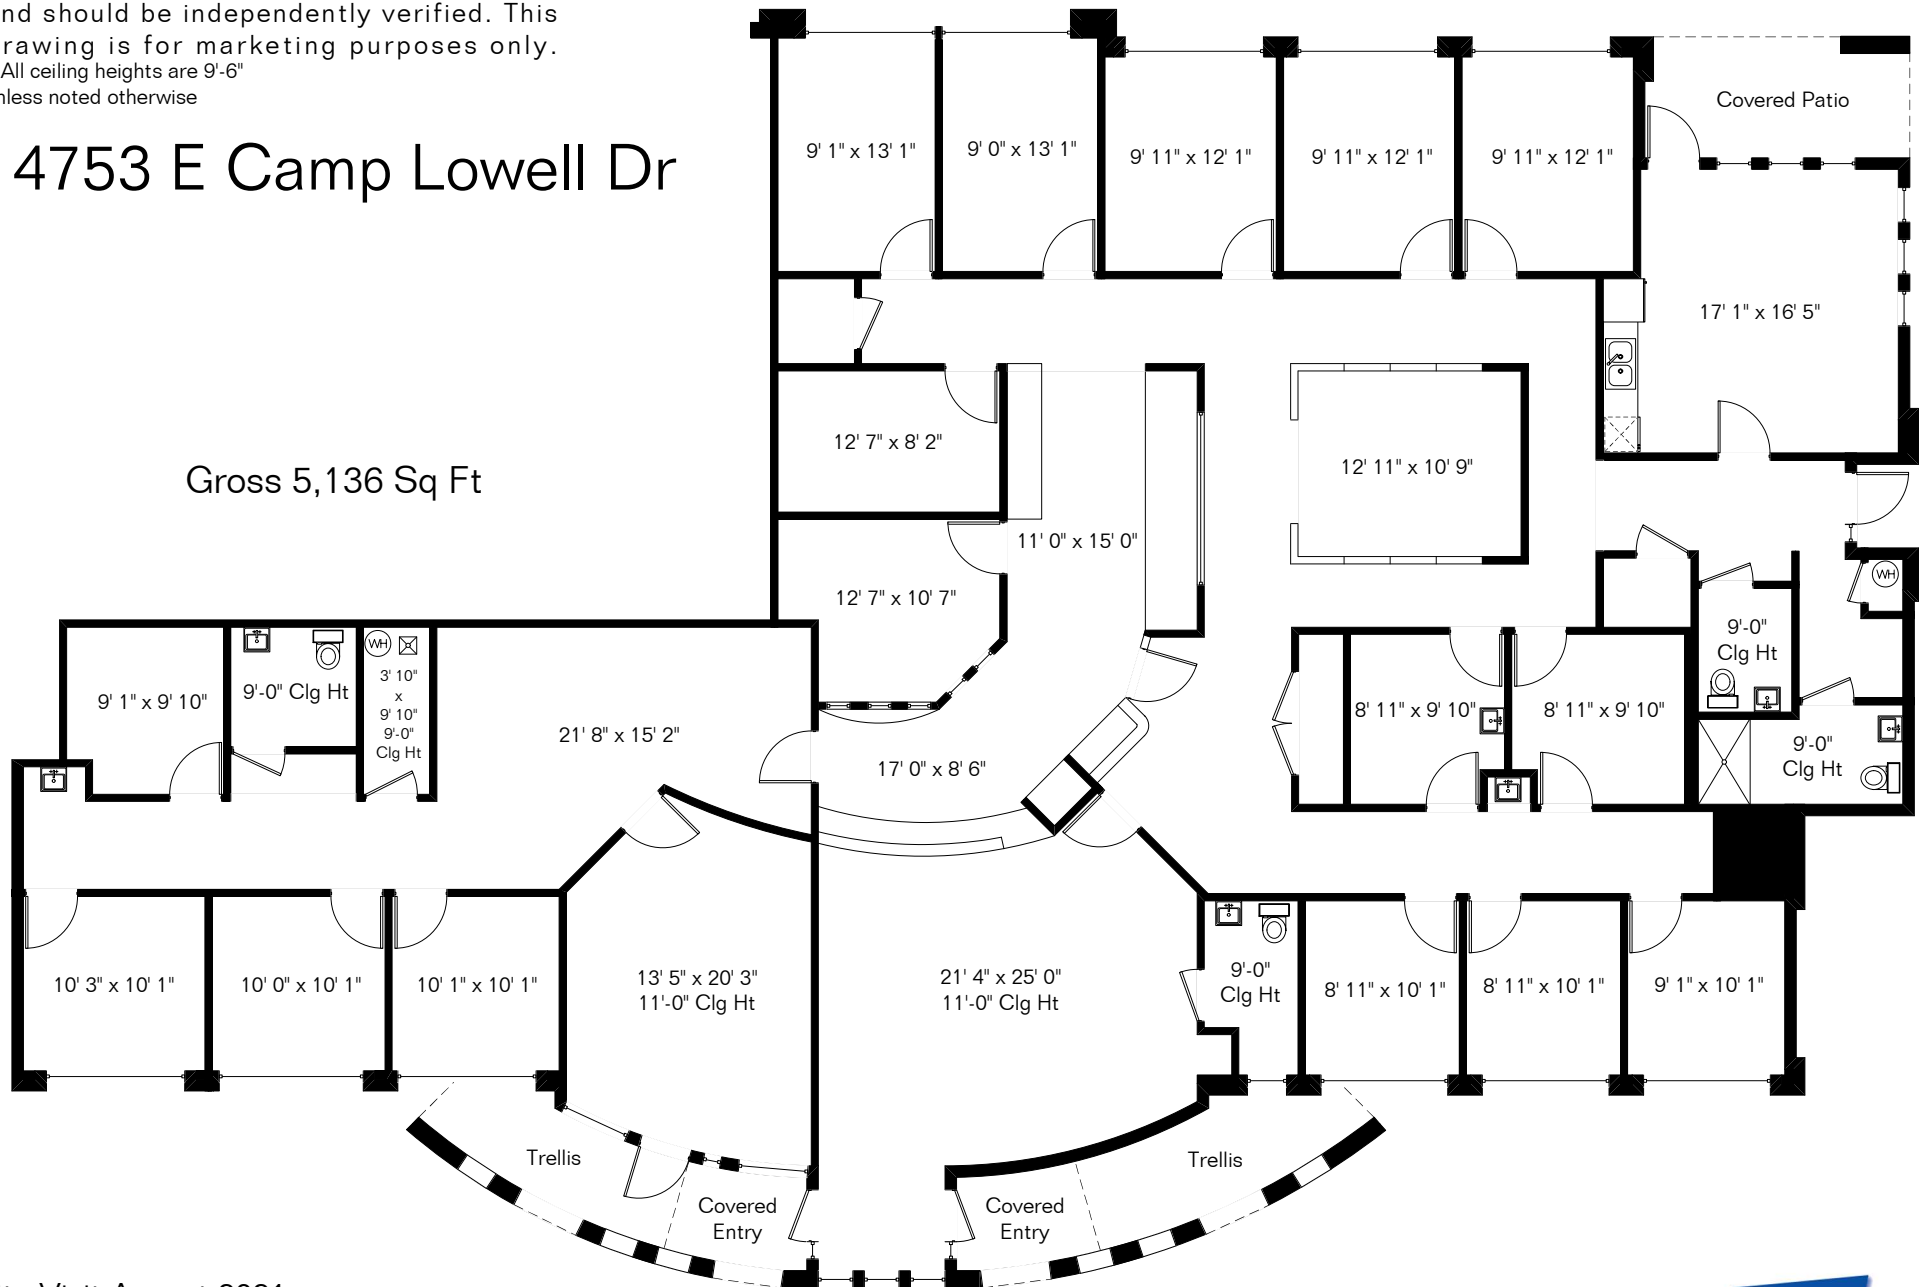

The square footages and room size information are deemed to be reliable but are not guaranteed and should be independently verified. This drawing is for marketing purposes only.

\* All ceiling heights are 9'-6" unless noted otherwise

# 4753 E Camp Lowell Dr

Gross 5,136 Sq Ft

Site Visit August 2021

Copyright 2021 Floor Plans First! LLC  
All Rights Reserved.